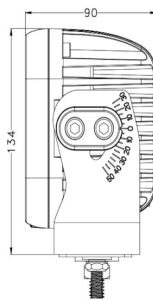

HEATSHRINK (3:1 RATIO) – ROLLS IN BOXES

Part No.	Description	Size	Length
HS03BOXW	Heatshrink, 3:1 Ratio, Black	3.0mm	10.0m
HS03RBOXW	Heatshrink, 3:1 Ratio, Red	3.0mm	10.0m
HS06BOXW	Heatshrink, 3:1 Ratio, Black	6.0mm	7.0m
HS06RBOXW	Heatshrink, 3:1 Ratio, Red	6.0mm	7.0m
HS09BOXW	Heatshrink, 3:1 Ratio, Black	9.0mm	5.0m
HS09RBOXW	Heatshrink, 3:1 Ratio, Red	9.0mm	5.0m
HS12BOXW	Heatshrink, 3:1 Ratio, Black	12.0mm	4.0m
HS12RBOXW	Heatshrink, 3:1 Ratio, Red	12.0mm	4.0m
HS18BOXW	Heatshrink, 3:1 Ratio, Black	18.0mm	3.0m
HS18RBOXW	Heatshrink, 3:1 Ratio, Red	18.0mm	3.0m
HS24BOXW	Heatshrink, 3:1 Ratio, Black	24.0mm	3.0m
HS24RBOXW	Heatshrink, 3:1 Ratio, Red	24.0mm	3.0m

Square, Flood Beam, 9-32v, 8000lm, 90w

\$135.00+

Mad Goose Work Lamp
Part Number: **MG1-2590**

Round, Flood Beam, 9-32v, 8000lm, 90w

\$135.00+

Mad Goose Work Lamp

Part Number: **MG1-24120**

Square, Flood Beam, 9-32v,
10800lm, 120w