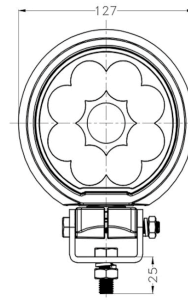

Mad Goose Work Lamp
Part Number: **MG1-2590**

Round, Flood Beam, 9-32v, 8000lm, 90w

$135.00+