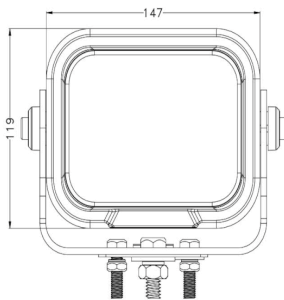

Mad Goose Work Lamp

Part Number: **MG1-24120**

Square, Flood Beam, 9-32v,
10800lm, 120w

$198.00+

Prices exclude GST, valid until 28/02/25. Pictures are for illustration purposes only. Actual product may differ. E&OE.

Phone: (08) 8260 6355

Email: sales@realport.com.au Website: www.realport.com.au