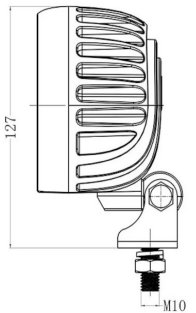

Mad Goose Work Lamp
Part Number: **MG1-2560**

Round, Flood Beam, 9-32v, 4800lm, 60w

$99.00+