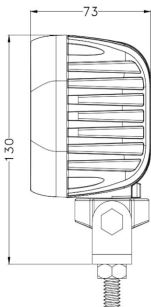

Mad Goose Work Lamp
Part Number: **MG1-2460**

Square, Flood Beam, 9-32v, 5400lm, 60w

$99.00+