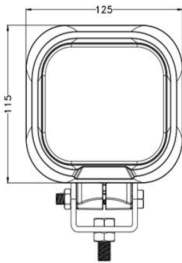

Mad Goose Work Lamp
Part Number: **MG1-2490**

Square, Flood Beam, 9-32v, 8000lm, 90w

$135.00+