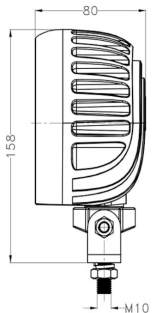

Mad Goose Work Lamp
Part Number: **MG1-2590**

Round, Flood Beam, 9-32v, 8000lm, 90w

$135.00+