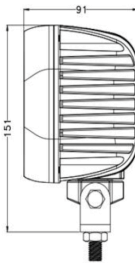

HEATSHRINK (3:1 RATIO) – ROLLS IN BOXES

Part No.	Description	Size	Length
HS03BOXW	Heatshrink, 3:1 Ratio, Black	3.0mm	10.0m
HS03RBOXW	Heatshrink, 3:1 Ratio, Red	3.0mm	10.0m
HS06BOXW	Heatshrink, 3:1 Ratio, Black	6.0mm	7.0m
HS06RBOXW	Heatshrink, 3:1 Ratio, Red	6.0mm	7.0m
HS09BOXW	Heatshrink, 3:1 Ratio, Black	9.0mm	5.0m
HS09RBOXW	Heatshrink, 3:1 Ratio, Red	9.0mm	5.0m
HS12BOXW	Heatshrink, 3:1 Ratio, Black	12.0mm	4.0m
HS12RBOXW	Heatshrink, 3:1 Ratio, Red	12.0mm	4.0m
HS18BOXW	Heatshrink, 3:1 Ratio, Black	18.0mm	3.0m
HS18RBOXW	Heatshrink, 3:1 Ratio, Red	18.0mm	3.0m
HS24BOXW	Heatshrink, 3:1 Ratio, Black	24.0mm	3.0m
HS24RBOXW	Heatshrink, 3:1 Ratio, Red	24.0mm	3.0m

Mad Goose Work Lamp
Part Number: **MG1-2460**

Square, Flood Beam, 9-32v, 5400lm, 60w

\$99.00+

Mad Goose Work Lamp
Part Number: **MG1-2560**

Round, Flood Beam, 9-32v, 4800lm, 60w

\$99.00+

Mad Goose Work Lamp
Part Number: **MG1-2490**