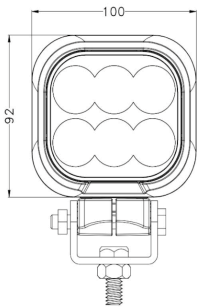

Mad Goose Work Lamp
Part Number: **MG1-2460**

Square, Flood Beam, 9-32v, 5400lm, 60w

$99.00+