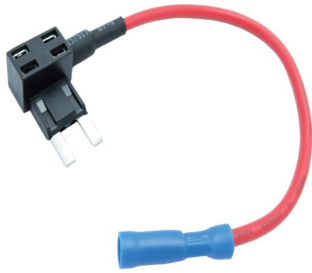

Part No.	Description	Length (m)	Price (ea)
58.3067	Air Hose Reel, Jamec Pem, 3/8"	8	\$85.00+
58.5056	Air Hose Reel, Jamec Pem, 1/2"	15	\$149.90+
58.3012	Air Hose Reel, Jamec Pem, 3/8"	20	\$155.00+
58.3023	Air Hose Reel, Jamec Pem, 3/8"	30	\$223.00+

**BUY MORE!
SAVE MORE!**

ADD-A-CIRCUIT FUSE HOLDERS

Fuses to Suit:

Part No.	Description
FH-ACMIN	Fuse Holder, Add-a-Circuit, Twin Mini Blade, ea
Buy (ea)	Buy (10+)
\$3.95+	\$3.50+
	Buy (50+)
	\$2.95+

Fuses to Suit:

Part No.	Description
FH-ACSTD	Fuse Holder, Add-a-Circuit, Twin Standard Blade, ea
Buy (ea)	Buy (10+)
\$3.95+	\$3.50+
	Buy (50+)
	\$2.95+

Fuses to Suit:

Part No.	Description
FH-ACMIC	Fuse Holder, Add-a-Circuit, Twin Micro Blade, ea
Buy (ea)	Buy (10+)
\$3.95+	\$3.50+
	Buy (50+)
	\$2.95+