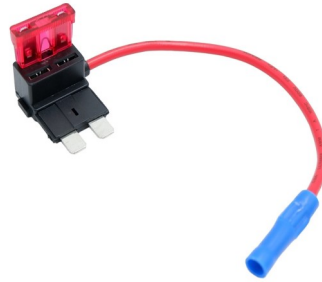

**BUY MORE!
SAVE MORE!**

ADD-A-CIRCUIT FUSE HOLDERS

Fuses to Suit:

Part No.	Description
FH-ACMIN	Fuse Holder, Add-a-Circuit, Twin Mini Blade, ea
Buy (ea)	Buy (10+)
\$3.95+	\$3.50+
	Buy (50+)
	\$2.95+

Fuses to Suit:

Part No.	Description
FH-ACSTD	Fuse Holder, Add-a-Circuit, Twin Standard Blade, ea
Buy (ea)	Buy (10+)
\$3.95+	\$3.50+
	Buy (50+)
	\$2.95+

Fuses to Suit:

Part No.	Description
FH-ACMIC	Fuse Holder, Add-a-Circuit, Twin Micro Blade, ea
Buy (ea)	Buy (10+)
\$3.95+	\$3.50+
	Buy (50+)
	\$2.95+

Fuses to Suit:

Part No.	Description
FH-ACMIC2	Fuse Holder, Add-a-Circuit, Twin ATS Micro 2 Blade, ea
Buy (ea)	Buy (10+)
\$3.95+	\$3.50+
	Buy (50+)
	\$2.95+

Prices exclude GST, valid until 30/04/25. Pictures are for illustration purposes only. Actual product may differ. E&OE.