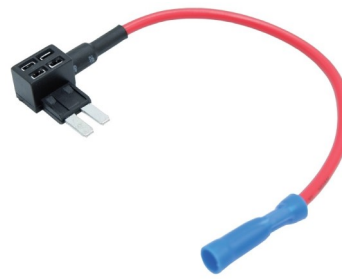

**BUY MORE!
SAVE MORE!**

ADD-A-CIRCUIT FUSE HOLDERS

Fuses to Suit:

Part No.	Description
FH-ACMIN	Fuse Holder, Add-a-Circuit, Twin Mini Blade, ea
Buy (ea)	Buy (10+)
\$3.95+	\$3.50+
	Buy (50+)
	\$2.95+

Fuses to Suit:

Part No.	Description
FH-ACSTD	Fuse Holder, Add-a-Circuit, Twin Standard Blade, ea
Buy (ea)	Buy (10+)
\$3.95+	\$3.50+
	Buy (50+)
	\$2.95+

Fuses to Suit:

Part No.	Description
FH-ACMIC	Fuse Holder, Add-a-Circuit, Twin Micro Blade, ea
Buy (ea)	Buy (10+)
\$3.95+	\$3.50+
	Buy (50+)
	\$2.95+

Fuses to Suit:

Part No.	Description
FH-ACMIC2	Fuse Holder, Add-a-Circuit, Twin ATS Micro 2 Blade, ea
Buy (ea)	Buy (10+)
\$3.95+	\$3.50+
	Buy (50+)
	\$2.95+

Prices exclude GST, valid until 30/04/25. Pictures are for illustration purposes only. Actual product may differ. E&OE.