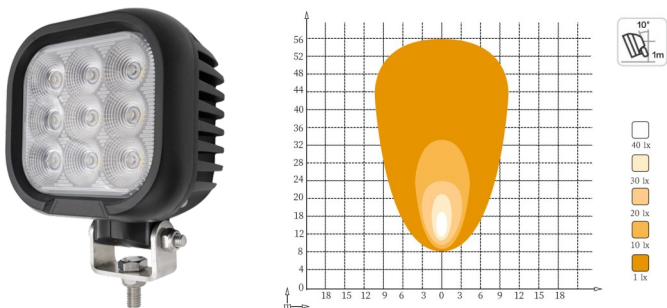

MG1-2490 - WORK LAMP - 90W

Square, Flood Beam, 9-32v, **8000 Lumen**

Dimensions: 115 x 125 x 91mm
(151mm full height with base)

$135.00+