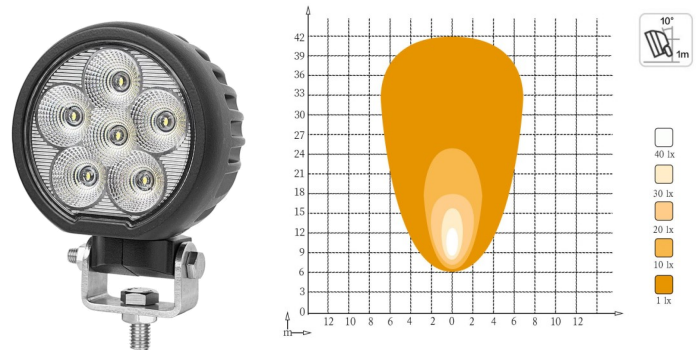

MG1-2460 - WORK LAMP - 60W

Square, Flood Beam, 9-32v, **5400 Lumen**

Dimensions: 92 x 100 x 73mm
(130mm full height with base)

\$99.00+

MG1-2560 - WORK LAMP - 60W

Round, Flood Beam, 9-32v, **4800 Lumen**

Dimensions: 104 x 104mm x 70mm
(127mm full height with base)