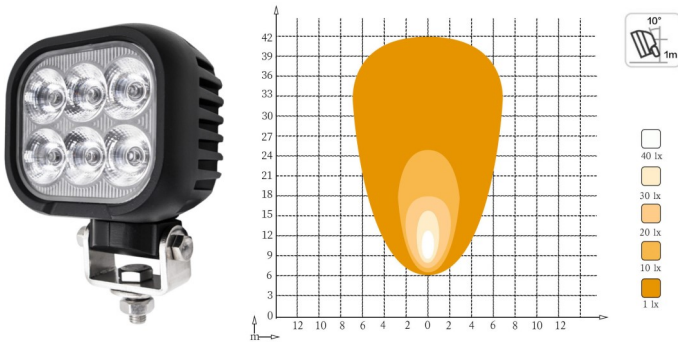

MG1-2460 - WORK LAMP - 60W

Square, Flood Beam, 9-32v, **5400 Lumen**

Dimensions: 92 x 100 x 73mm
(130mm full height with base)

\$99.00+

MG1-2560 - WORK LAMP - 60W

Round, Flood Beam, 9-32v, **4800 Lumen**

Dimensions: 104 x 104mm x 70mm
(127mm full height with base)