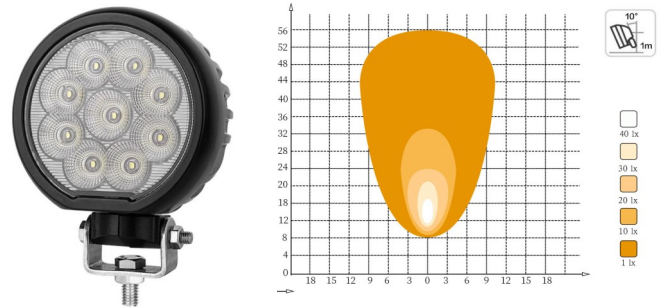

\$99.00+

MG1-2490 - WORK LAMP - 90W

Square, Flood Beam, 9-32v, **8000 Lumen**

Dimensions: 115 x 125 x 91mm
(151mm full height with base)

\$135.00+

MG1-2590 - WORK LAMP - 90W

Round, Flood Beam, 9-32v, **8000 Lumen**

Dimensions: 127 x 127 x 80mm
(158mm full height with base)

\$135.00+

MG1-24120 WORK LAMP - 120W

Square, Flood Beam, **10800 Lumen**,
9-32v, Dimensions: 119 x 147 x 90mm
(134mm full height with base)

\$198.00+