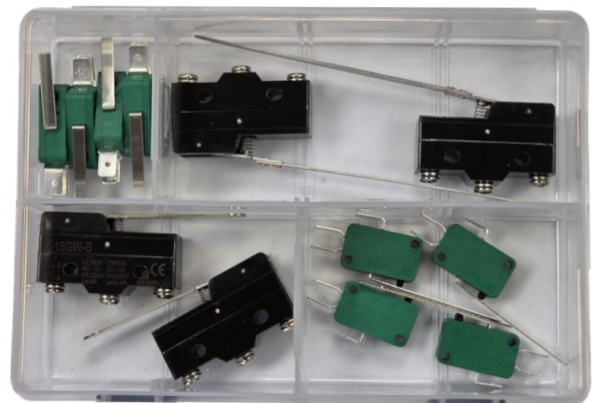

RPKIT-104 - FUSE ASSORTMENT KIT

Fuse Assortment Kit, RPT, Micro Blade

Fuses, 5 to 30a (7 Types), with Tool

Contains: 71 Pieces. Dimensions: 200 x 135 x 45mm

\$29.50+

RPKIT-105 - FUSE ASSORTMENT KIT

Fuse Assortment Kit, RPT, Micro 2 Blade

Fuses, 5 to 30a (7 Types), with Tool

Contains: 71 Pieces. Dimensions: 200 x 135 x 45mm

\$29.50+

RPKIT-628 - SWITCH ASSORTMENT KIT

Switch Assortment Kit, RPT, Micro Switches and

Limit Switches in Plunger and Roller Types

Contains: 12 Pieces. Dimensions: 200 x 135 x 45mm

\$69.50+

RPKIT-629 - SWITCH ASSORTMENT KIT

Switch Assortment Kit, RPT, Micro Switches and

Limit Switches in M/L/XL Lever Type

Contains: 12 Pieces. Dimensions: 200 x 135 x 45mm