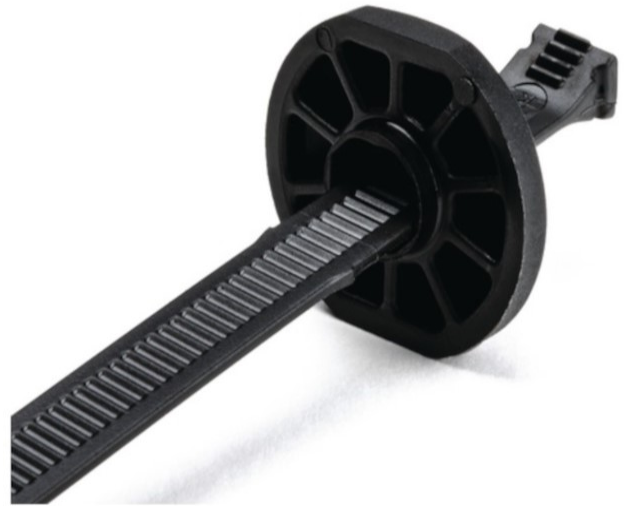

Phone: (08) 8260 6355

Email: sales@realport.com.au Website: www.realport.com.au

CABLE TIES AND MOUNTS

CT-EDGECLIP-500 - CABLE TIES

Fixing tie for edges, pre-assembled
Outside serrated, adjustable head
4.0 - 31.0mm, for edges 1 - 3mm

500 PACK

\$195.50+

CT-17B - CABLE TIES

Button head chassis ties, Black,
375.0mm (L) x 7.6mm (W), Perfect for
securing bundles from multiple sides
or angles such as rails and similar.

250 PACK

\$99.50+

DSWS4